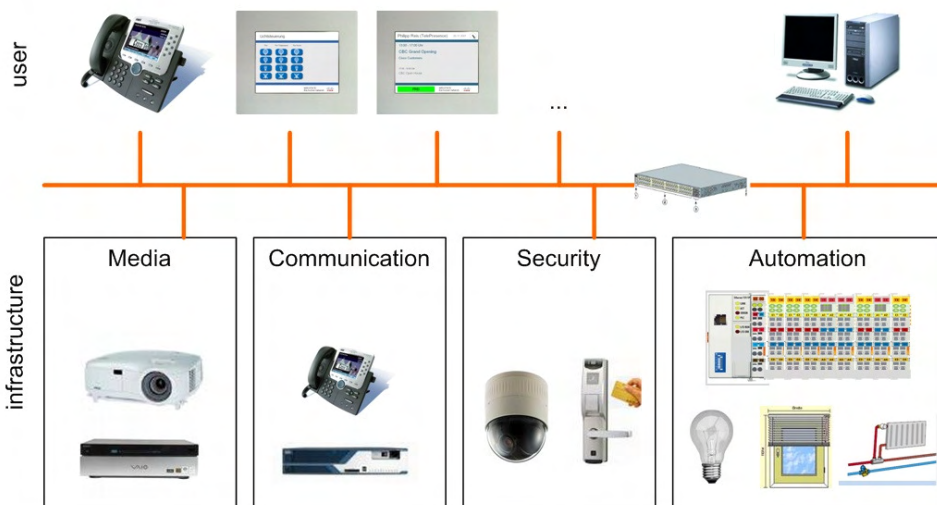

Users operate the building services of a RaumComputer® installation with softcontrols or conventional controls. Any combination of these control types is always possible. Softcontrols are implemented for Cisco ip phones, mobile phones, internet browsers and touchscreen panels. Additional features are pluggable to the open RaumComputer® architecture at any time. For example the **RaumComputer® Roombooking system**. The Roombooking system is capable of managing date definitions for rooms. As the Roombooking system is part of the automation solution it can interact with the services of a room depending on date and time, e.g. setting light and media scenes. From a users point of view it is easily operateable with webbrowsers from anywhere in the network. Useful information is shown on distributed display units mounted at the exterior wall of a room.

Cisco CBC Eschborn converged network solution

RaumComputer, Entwicklungs- und Vertriebs GmbH
Augartenstrasse 1, 76137 Karlsruhe, Tel.: +49 721 / 989600-80